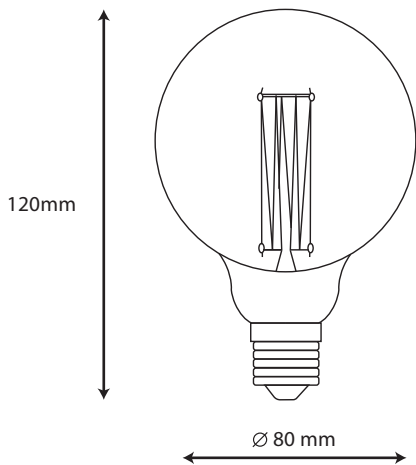

DIMENSION

PRODUCT

Name	Filament LED Lamps
Reference	EL-F80-04W
Bulb Shape	F80
Bulb Finish	Amber Glass
Bulb diameter	Ø80mm
Nominal Length	120mm
RoHS compliant	Yes
Cap/Base	E27
Ingress Protection	IP20

LIGHTING INFORMATION

Light source	LED
Gross luminous flux	330 Lm
Power	4 W
Colour temperature CCT	2450 K
Colour Rendering Index	CRI > 80
Dimming	Non Dimmable
Median useful Life	15,000 hours

ELECTRICAL DATA

Power	4 W
Voltage	220 - 240V
Frequency (Hz)	50/60 Hz